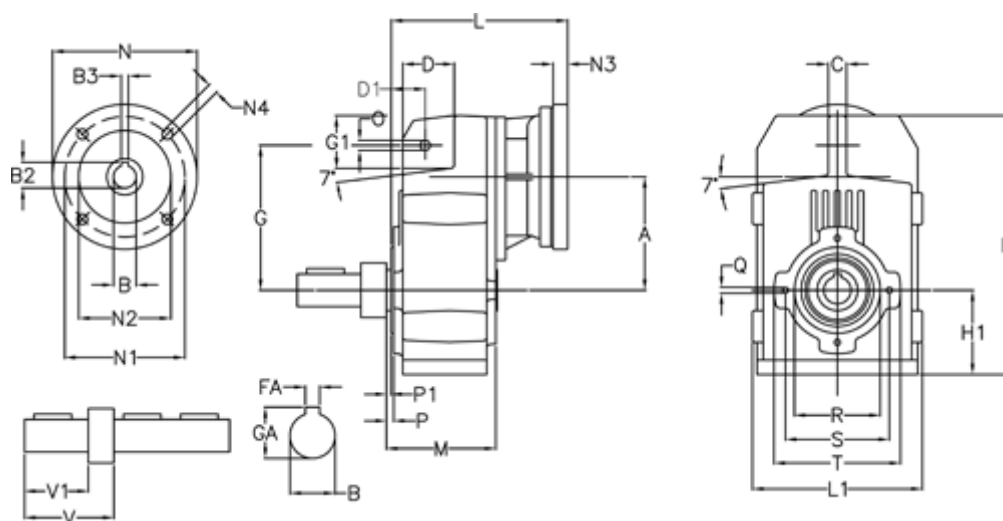

Article number: 29560361991220
 Description: Shaft mounted gear
 A314R-619,9-P63B5

Measures

| | | | |
|------------|------------|------------|------------|
| A = 150.50 | FA = 10 | M = 125.0 | Q = M10x17 |
| B = 35 | G = 170 | N = 140 | R = 110 |
| B1 = 11 | G1 = 84.0 | N1 = 115 | S = 130 |
| B2 = 12.8 | GA = 38.0 | N2 = 95 | T = 150 |
| B3 = 4 | H = 326.0 | N4 = M8x19 | V = 93.0 |
| C = 20 | H1 = 102.0 | O = 13 | V1 = 60 |
| D = 68.0 | L = 283.0 | P = 6.5 | |
| D1 = 54.0 | L1 = 210 | P1 = 3.5 | |